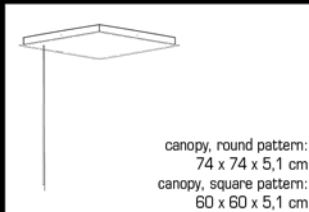

Quin.MGX | 9 units Round Pattern

Triplet Straight

Triplet Round Plate

5 units Round Plate

9 units Square Plate

16 units Square Plate

25 units Square Plate

	Cadence.MGX	Diatom.MGX	Detail.MGX	Flame.MGX	Minishakes.MGX	Quin.MGX
	 shade height: 25/31/37 cm shade Ø: 8/10/12 cm	 shade Ø: 14 cm	 shade Ø: 13,9 cm	 shade height: 26 cm	 shade height: 12,7 cm shade Ø: 11,4 cm	 shade Ø: 13,9 cm
	small or medium shades	available	available	available	available	available
	1 small, 1 medium, 1 large shade	available	available	available	available	available
	2 small, 2 medium, 1 large shade	available	available	available	available	available
	small shades only	available			available	available
		available			available	available
		available			available	available

Lamp	EU/UK: CE, halogen 12V G4, max 20W US: xenon 12V G4, max 20W	EU/UK: CE, CFL 210-230V G9, max 9W	EU/UK: CE, halogen 12V G4, max 20W US: xenon 12V G4, max 20W	EU/UK: CE, halogen 12V G4, max 20W US: xenon 12V G4, max 20W	EU/UK: CE, halogen 12V G4, max 20W US: xenon T3 12V G4, max 20W	EU/UK: CE, halogen 12V G4, max 20W US: xenon 12V G4, max 20W
Ceiling Plate Material	Stainless Steel	Stainless Steel	Stainless Steel	Stainless Steel	Stainless Steel	Stainless Steel
Shade Material	Polyamide	Epoxy	Polyamide	Polyamide	Epoxy	Polyamide
Shade Colour	White	Amber, Terra Cotta	White	White	Havana Brown, Black	White
IP	20	20	20	20	20	20