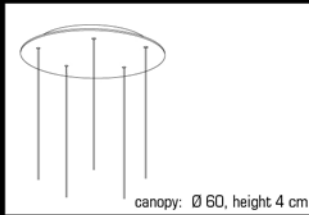

Quin.MGX | 9 units Round Pattern

Triplet Straight

Triplet Round Plate

5 units Round Plate

9 units Square Plate

16 units Square Plate

25 units Square Plate

	Cadence.MGX	Diatom.MGX	Detail.MGX	Flame.MGX	Minishakes.MGX	Quin.MGX
	 shade height: 25/31/37 cm shade Ø: 8/10/12 cm	 shade Ø: 14 cm	 shade Ø: 13,9 cm	 shade height: 26 cm	 shade height: 12,7 cm shade Ø: 11,4 cm	 shade Ø: 13,9 cm
	small or medium shades	available	available	available	available	available
	1 small, 1 medium, 1 large shade	available	available	available	available	available
	2 small, 2 medium, 1 large shade	available	available	available	available	available
	small shades only	available			available	available
		available			available	available
		available			available	available

Lamp	EU/UK: CE, halogen 12V G4, max 20W US: xenon 12V G4, max 20W	EU/UK: CE, CFL 210-230V G9, max 9W	EU/UK: CE, halogen 12V G4, max 20W US: xenon 12V G4, max 20W	EU/UK: CE, halogen 12V G4, max 20W US: xenon 12V G4, max 20W	EU/UK: CE, halogen 12V G4, max 20W US: xenon T3 12V G4, max 20W	EU/UK: CE, halogen 12V G4, max 20W US: xenon 12V G4, max 20W
Ceiling Plate Material	Stainless Steel	Stainless Steel	Stainless Steel	Stainless Steel	Stainless Steel	Stainless Steel
Shade Material	Polyamide	Epoxy	Polyamide	Polyamide	Epoxy	Polyamide
Shade Colour	White	Amber, Terra Cotta	White	White	Havana Brown, Black	White
IP	20	20	20	20	20	20