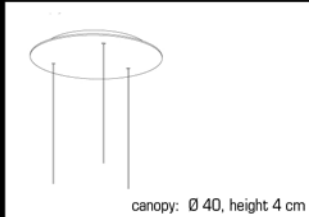

Quin.MGX | 9 units Round Pattern

Triplet Straight

Triplet Round Plate

5 units Round Plate

9 units Square Plate

16 units Square Plate

25 units Square Plate

	Cadence.MGX	Diatom.MGX	Detail.MGX	Flame.MGX	Minishakes.MGX	Quin.MGX
	 shade height: 25/31/37 cm shade Ø: 8/10/12 cm	 shade Ø: 14 cm	 shade Ø: 13,9 cm	 shade height: 26 cm	 shade height: 12,7 cm shade Ø: 11,4 cm	 shade Ø: 13,9 cm
	small or medium shades	available	available	available	available	available
	1 small, 1 medium, 1 large shade	available	available	available	available	available
	2 small, 2 medium, 1 large shade	available	available	available	available	available
	small shades only	available			available	available
		available			available	available
		available			available	available

Lamp	EU/UK: CE, halogen 12V G4, max 20W US: xenon 12V G4, max 20W	EU/UK: CE, CFL 210-230V G9, max 9W	EU/UK: CE, halogen 12V G4, max 20W US: xenon 12V G4, max 20W	EU/UK: CE, halogen 12V G4, max 20W US: xenon 12V G4, max 20W	EU/UK: CE, halogen 12V G4, max 20W US: xenon T3 12V G4, max 20W	EU/UK: CE, halogen 12V G4, max 20W US: xenon 12V G4, max 20W
Ceiling Plate Material	Stainless Steel	Stainless Steel	Stainless Steel	Stainless Steel	Stainless Steel	Stainless Steel
Shade Material	Polyamide	Epoxy	Polyamide	Polyamide	Epoxy	Polyamide
Shade Colour	White	Amber, Terra Cotta	White	White	Havana Brown, Black	White
IP	20	20	20	20	20	20