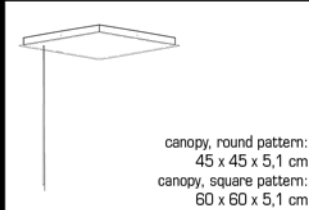

Quin.MGX | 9 units Round Pattern

Triplet Straight

Triplet Round Plate

5 units Round Plate

9 units Square Plate

16 units Square Plate

25 units Square Plate

	Cadence.MGX	Diatom.MGX	Detail.MGX	Flame.MGX	Minishakes.MGX	Quin.MGX
	 shade height: 25/31/37 cm shade Ø: 8/10/12 cm	 shade Ø: 14 cm	 shade Ø: 13,9 cm	 shade height: 26 cm	 shade height: 12,7 cm shade Ø: 11,4 cm	 shade Ø: 13,9 cm
	small or medium shades	available	available	available	available	available
	1 small, 1 medium, 1 large shade	available	available	available	available	available
	2 small, 2 medium, 1 large shade	available	available	available	available	available
	small shades only	available			available	available
		available			available	available
		available			available	available

Lamp	EU/UK: CE, halogen 12V G4, max 20W US: xenon 12V G4, max 20W	EU/UK: CE, CFL 210-230V G9, max 9W	EU/UK: CE, halogen 12V G4, max 20W US: xenon 12V G4, max 20W	EU/UK: CE, halogen 12V G4, max 20W US: xenon 12V G4, max 20W	EU/UK: CE, halogen 12V G4, max 20W US: xenon T3 12V G4, max 20W	EU/UK: CE, halogen 12V G4, max 20W US: xenon 12V G4, max 20W
Ceiling Plate Material	Stainless Steel	Stainless Steel	Stainless Steel	Stainless Steel	Stainless Steel	Stainless Steel
Shade Material	Polyamide	Epoxy	Polyamide	Polyamide	Epoxy	Polyamide
Shade Colour	White	Amber, Terra Cotta	White	White	Havana Brown, Black	White
IP	20	20	20	20	20	20