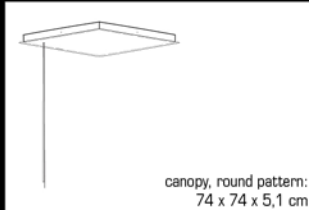

Quin.MGX | 9 units Round Pattern

Triplet Straight

Triplet Round Plate

5 units Round Plate

9 units Square Plate

16 units Square Plate

25 units Square Plate

	Cadence.MGX	Diatom.MGX	Detail.MGX	Flame.MGX	Minishakes.MGX	Quin.MGX
	 shade height: 25/31/37 cm shade Ø: 8/10/12 cm	 shade Ø: 14 cm	 shade Ø: 13,9 cm	 shade height: 26 cm	 shade height: 12,7 cm shade Ø: 11,4 cm	 shade Ø: 13,9 cm
	small or medium shades	available	available	available	available	available
	1 small, 1 medium, 1 large shade	available	available	available	available	available
	2 small, 2 medium, 1 large shade	available	available	available	available	available
	small shades only	available			available	available
		available			available	available
		available			available	available

Lamp	EU/UK: CE, halogen 12V G4, max 20W US: xenon 12V G4, max 20W	EU/UK: CE, CFL 210-230V G9, max 9W	EU/UK: CE, halogen 12V G4, max 20W US: xenon 12V G4, max 20W	EU/UK: CE, halogen 12V G4, max 20W US: xenon 12V G4, max 20W	EU/UK: CE, halogen 12V G4, max 20W US: xenon T3 12V G4, max 20W	EU/UK: CE, halogen 12V G4, max 20W US: xenon 12V G4, max 20W
Ceiling Plate Material	Stainless Steel	Stainless Steel	Stainless Steel	Stainless Steel	Stainless Steel	Stainless Steel
Shade Material	Polyamide	Epoxy	Polyamide	Polyamide	Epoxy	Polyamide
Shade Colour	White	Amber, Terra Cotta	White	White	Havana Brown, Black	White
IP	20	20	20	20	20	20